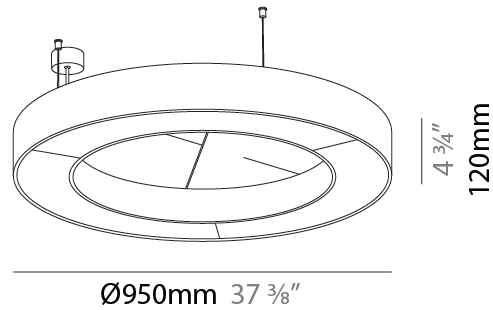

GENERAL

Series: Glorious Acoustic
Brand: Prolicht
Division: Architectural
Mounting Type: Suspension
Mounting Location: Ceiling
Subcategory: Acoustic

PHYSICAL

Shape: Round
Diameter (mm): 950
Diameter (in): 37 3/8
Width (mm): 120
Width (in): 4 3/4
Light Distribution: Direct
Diffuser: PMMA - Opal / Micro-Prism
Fixture Finish: SSR / BKV / CWI / CRY / HAB / UFT / ITA / RUA / FTG / MYG / LOD / PUS / FRO / FUP / KIA / POP / BLS / SPG / MEY / GOH / GUM / CHC / COM / ABZ / JAG / OBR / MOS / ROR
Accent Finish: ANC / ASH / BNA / BTC / BZE / CEL / EGG / EVG / FOG / FOS / FST / FUA / IRI / IRO / KHA / LIC / LIM / MER / MSN / MUS / ONX / PEA / PLU / POL / PPY / RAY / ROY / RST / STE / SWD / TAN / TAU
Fixture Material: Aluminum
Cable Details: 2 000mm / 78 3/4" or 6 000mm / 236 1/4" Transparent Cable

ELECTRICAL

Lamp Type: LED (Zhaga Standard)
Input Wattage (W): 64
Total Output Wattage (W): 58.2
Dimming: Tri-Mode (Non-Dimming and Phase Dimming (120Vac only) and 0-10V Dimming)
Driver Included: Yes
Driver Location: Integrated
Driver Type: Constant Current - Universal
Driver Class: Class 2
Input Voltage (V): 120 - 277

LED

Color Temperature (°K): 2700 / 3000 / 3500 / 4000
Max. Delivered Lumen (lm): Max 7331
Nominal Lumen (lm): Max 9535
CRI: >90 CRI
Lamp Life (hrs): 50000

OPTICAL

RATINGS AND CERTIFICATIONS

Certified By: CSA Certified to UL and CSA Standards
IP rating: IP20