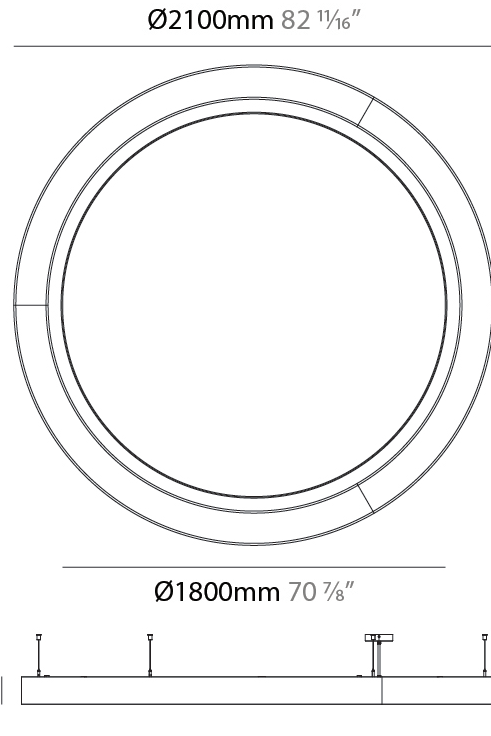

GENERAL

Series: Glorious Acoustic
Brand: Prolicht
Division: Architectural
Mounting Type: Suspension
Mounting Location: Ceiling
Subcategory: Acoustic

PHYSICAL

Shape: Round
Length (mm): 2100
Length (in): 82 11/16
Width (mm): 120
Width (in): 4 3/4
Light Distribution: Direct
Diffuser: [PMMA - Opal / Micro-Prism](#)
Fixture Finish: [SSR / BKV / CWI / CRY / HAB / UFT / ITA / RUA / FTG / MYG / LOD / PUS / FRO / FUP / KIA / POP / BLS / SPG / MEY / GOH / GUM / CHC / COM / ABZ / JAG / OBR / MOS / ROR](#)
Holder Finish: [ANC / ASH / BNA / BTC / BZE / CEL / EGG / EVG / FOG / FOS / FST / FUA / IRI / IRO / KHA / LIC / LIM / MER / MSN / MUS / ONX / PEA / PLU / POL / PPY / RAY / ROY / RST / STE / SWD / TAN / TAU](#)
Fixture Material: Aluminum
Cable Details: [2 000mm / 78 3/4" or 6 000mm / 236 1/4" Transparent Cable](#)

ELECTRICAL

Lamp Type: LED (Zhaga Standard)
Input Wattage (W): 105
Total Output Wattage (W): 84 / 67.2 (3500K)
Dimming: [Phase Dimming / 0-10V Dimming / Matter Dimming](#)
Driver Included: Yes
Driver Location: Integrated
Driver Type: Constant Current - Universal
Driver Class: Class 2
Input Voltage (V): 120 - 277
Constant Current (MA): 350 / 700 (3500K)

LED

[Color Temperature (°K): 2700 / 3000 / 3500 / 4000](#)
Nominal Lumen (lm): Max 10,240
CRI: >90 CRI
Lamp Life (hrs): 50000

OPTICAL

RATINGS AND CERTIFICATIONS

Certified By: CSA Certified to UL and CSA Standards
IP rating: IP20