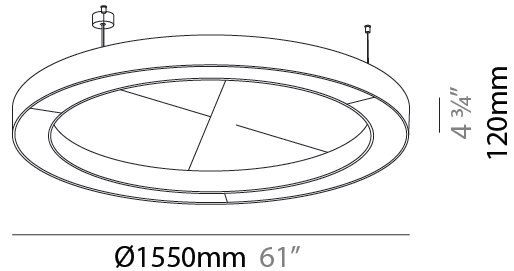

GENERAL

Series: Glorious Acoustic
Brand: Prolicht
Division: Architectural
Mounting Type: Suspension
Mounting Location: Ceiling
Subcategory: Acoustic

PHYSICAL

Shape: Round
Diameter (mm): 1550
Diameter (in): 61
Width (mm): 120
Width (in): 4 ¾
Light Distribution: Direct
Diffuser: [PMMA - Opal / Micro-Prism](#)
Fixture Finish: [SSR / BKV / CWI / CRY / HAB / UFT / ITA / RUA / FTG / MYG / LOD / PUS / FRO / FUP / KIA / POP / BLS / SPG / MEY / GOH / GUM / CHC / COM / ABZ / JAG / OBR / MOS / ROR](#)
Accent Finish: [ANC / ASH / BNA / BTC / BZE / CEL / EGG / EVG / FOG / FOS / FST / FUA / IRI / IRO / KHA / LIC / LIM / MER / MSN / MUS / ONX / PEA / PLU / POL / PPY / RAY / ROY / RST / STE / SWD / TAN / TAU](#)
Fixture Material: Aluminum
Cable Details: [2 000mm / 78 3/4" or 6 000mm / 236 1/4" Transparent Cable](#)

ELECTRICAL

Lamp Type: LED (Zhaga Standard)
Input Wattage (W): 73.4
Total Output Wattage (W): 66.3
Dimming: [Non-Dimmable](#)
Driver Included: Yes
Driver Location: Integrated
Driver Type: Constant Current - Universal
Driver Class: Class 2
Input Voltage (V): 120 - 277

LED

Color Temperature (°K): [2700 / 3000 / 3500 / 4000](#)
Max. Delivered Lumen (lm): 6224 / 6442 / 7564 / 6549
Nominal Lumen (lm): 9575 / 9910 / 11636 / 10075
CRI: >90 CRI
Lamp Life (hrs): 50000

OPTICAL

RATINGS AND CERTIFICATIONS

Certified By: CSA Certified to UL and CSA Standards
IP rating: IP20