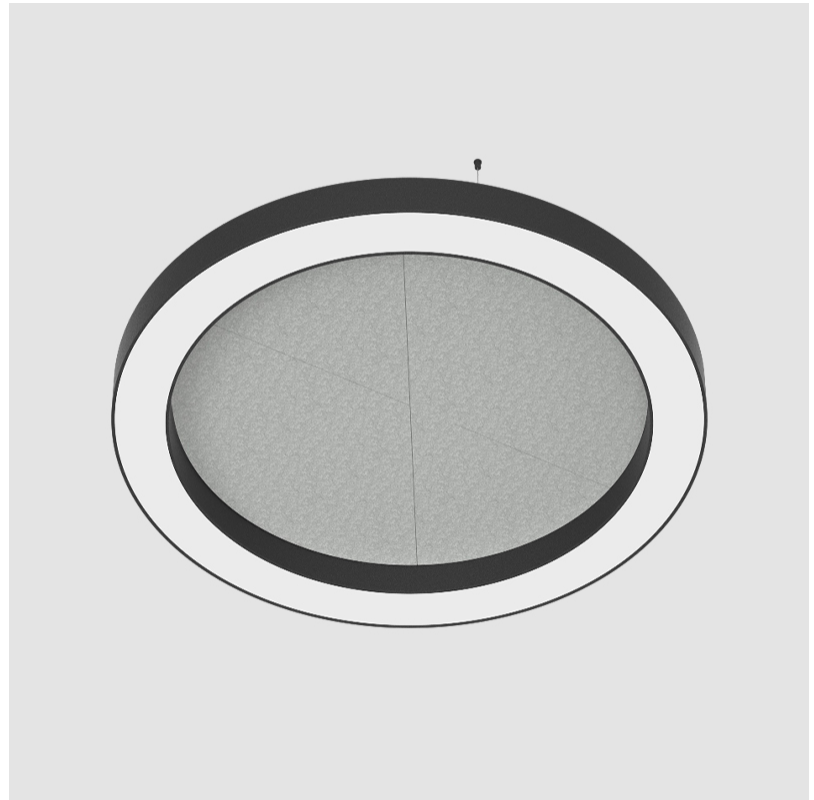

GENERAL

Series: Glorious Acoustic
Brand: Prolicht
Division: Architectural
Mounting Type: Suspension
Mounting Location: Ceiling
Subcategory: Acoustic

PHYSICAL

Shape: Round
Diameter (mm): 950
Diameter (in): 37 3/8
Width (mm): 120
Width (in): 4 3/4
Light Distribution: Direct
Diffuser: PMMA - Opal / Micro-Prism
Fixture Finish: SSR / BKV / CWI / CRY / HAB / UFT / ITA / RUA / FTG / MYG / LOD / PUS / FRO / FUP / KIA / POP / BLS / SPG / MEY / GOH / GUM / CHC / COM / ABZ / JAG / OBR / MOS / ROR
Accent Finish: ANC / ASH / BNA / BTC / BZE / CEL / EGG / EVG / FOG / FOS / FST / FUA / IRI / IRO / KHA / LIC / LIM / MER / MSN / MUS / ONX / PEA / PLU / POL / PPY / RAY / ROY / RST / STE / SWD / TAN / TAU
Fixture Material: Aluminum
Cable Details: 2 000mm / 78 3/4" or 6 000mm / 236 1/4" Transparent Cable

ELECTRICAL

Lamp Type: LED (Zhaga Standard)
Input Wattage (W): 64
Total Output Wattage (W): 58.2
Dimming: Tri-Mode (Non-Dimming and Phase Dimming (120Vac only) and 0-10V Dimming)
Driver Included: Yes
Driver Location: Integrated
Driver Type: Constant Current - Universal
Driver Class: Class 2
Input Voltage (V): 120 - 277

LED

Color Temperature (°K): 2700 / 3000 / 3500 / 4000
Max. Delivered Lumen (lm): Max 7331
Nominal Lumen (lm): Max 9535
CRI: >90 CRI
Lamp Life (hrs): 50000

OPTICAL

RATINGS AND CERTIFICATIONS

Certified By: CSA Certified to UL and CSA Standards
IP rating: IP20