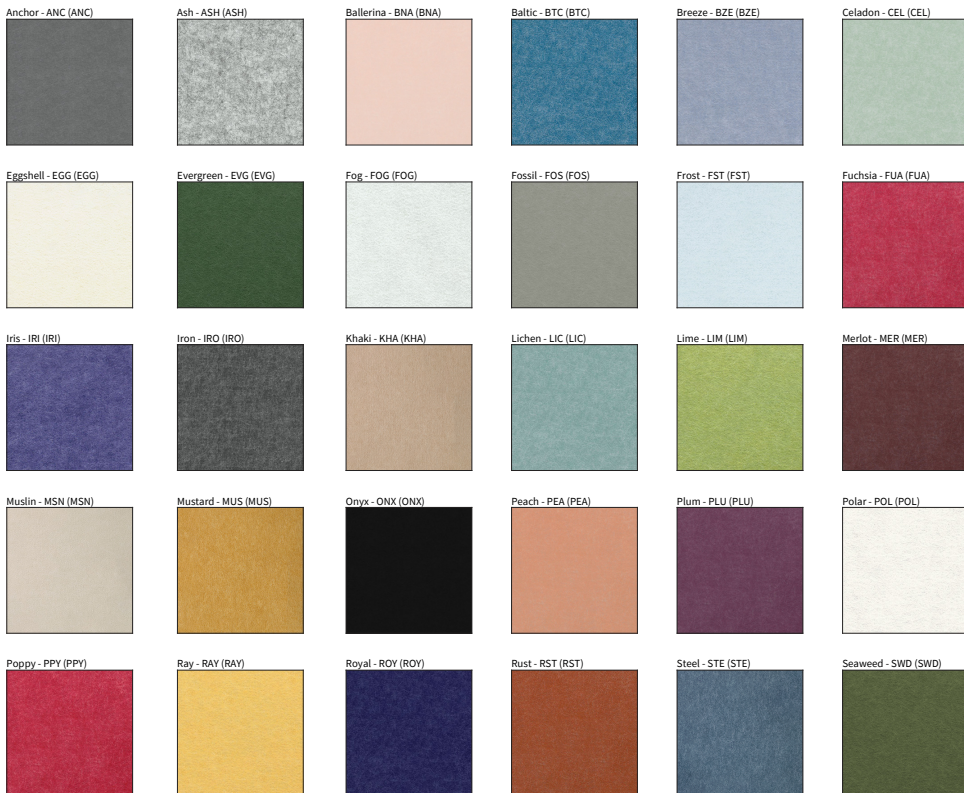

GLORIOUS ACOUSTIC SUSPENSION COLOR FINISH CHART

PROJECT _____
 TYPE _____
 SPECIFIER _____
 QUANTITY _____
 DATE _____

Accent Finish

Anchor - ANC (ANC)

Ash - ASH (ASH)

Ballerina - BNA (BNA)

Baltic - BTC (BTC)