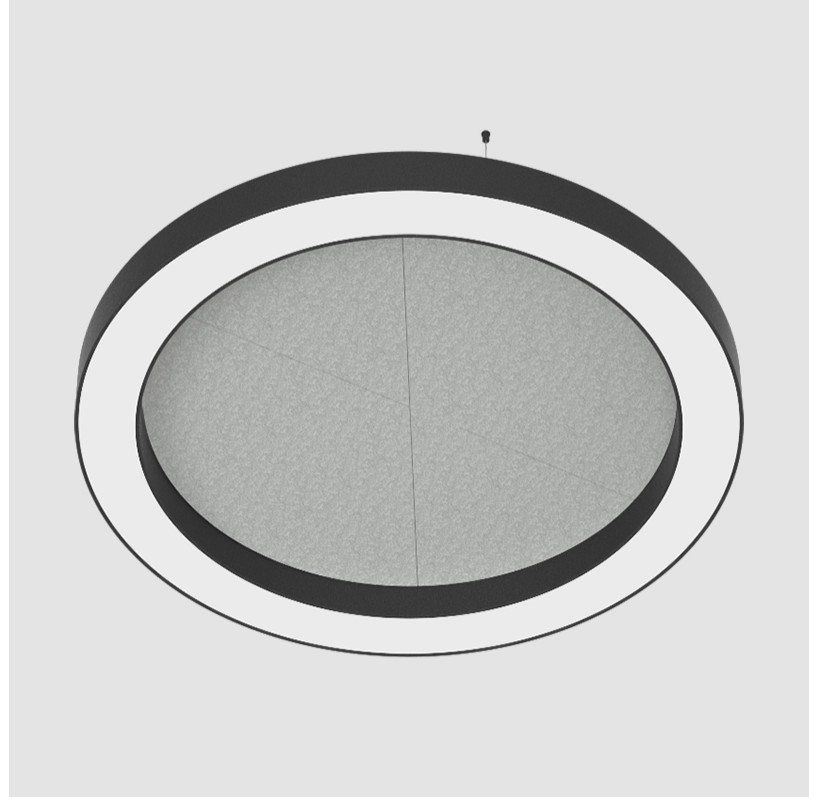

GENERAL

Series: Glorious Acoustic
Brand: Prolicht
Division: Architectural
Mounting Type: Suspension
Mounting Location: Ceiling
Subcategory: Acoustic

PHYSICAL

Shape: Round
Diameter (mm): 1550
Diameter (in): 61
Width (mm): 120
Width (in): 4 ¾
Light Distribution: Direct
Diffuser: PMMA - Opal / Micro-Prism
Fixture Finish: SSR / BKV / CWI / CRY / HAB / UFT / ITA / RUA / FTG / MYG / LOD / PUS / FRO / FUP / KIA / POP / BLS / SPG / MEY / GOH / GUM / CHC / COM / ABZ / JAG / OBR / MOS / ROR
Accent Finish: ANC / ASH / BNA / BTC / BZE / CEL / EGG / EVG / FOG / FOS / FST / FUA / IRI / IRO / KHA / LIC / LIM / MER / MSN / MUS / ONX / PEA / PLU / POL / PPY / RAY / ROY / RST / STE / SWD / TAN / TAU
Fixture Material: Aluminum
Cable Details: 2 000mm / 78 3/4" or 6 000mm / 236 1/4" Transparent Cable

ELECTRICAL

Lamp Type: LED (Zhaga Standard)
Input Wattage (W): 110
Total Output Wattage (W): 100
Dimming: Non-Dimmable
Driver Included: Yes
Driver Location: Integrated
Driver Type: Constant Current - Universal
Driver Class: Class 2
Input Voltage (V): 120 - 277

LED

Color Temperature (°K): 2700 / 3000 / 3500 / 4000
Max. Delivered Lumen (lm): Max 12515
Nominal Lumen (lm): Max 16105
CRI: >90 CRI
Lamp Life (hrs): 50000

OPTICAL

RATINGS AND CERTIFICATIONS

Certified By: CSA Certified to UL and CSA Standards
IP rating: IP20