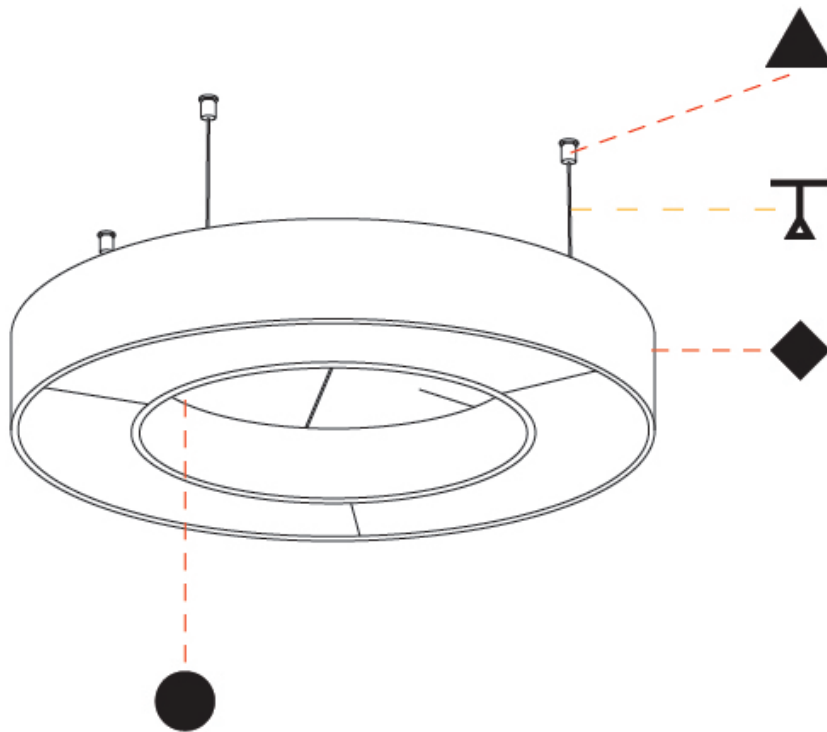

GLORIOUS ACOUSTIC SUSPENSION

A300723-

PROJECT	_____
TYPE	_____
SPECIFIER	_____
QUANTITY	_____
DATE	_____

A