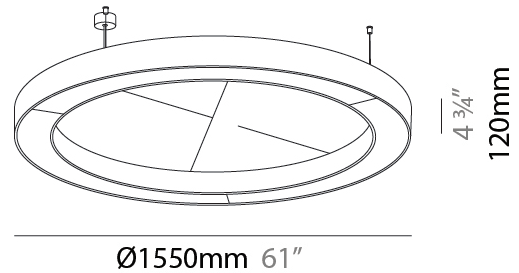

GENERAL

Series: Glorious Acoustic
Brand: Prolicht
Division: Architectural
Mounting Type: Suspension
Mounting Location: Ceiling
Subcategory: Acoustic

PHYSICAL

Shape: Round
Diameter (mm): 1550
Diameter (in): 61
Width (mm): 120
Width (in): 4 ¾
Light Distribution: Direct
Diffuser: PMMA - Opal / Micro-Prism
Fixture Finish: SSR / BKV / CWI / CRY / HAB / UFT / ITA / RUA / FTG / MYG / LOD / PUS / FRO / FUP / KIA / POP / BLS / SPG / MEY / GOH / GUM / CHC / COM / ABZ / JAG / OBR / MOS / ROR
Accent Finish: ANC / ASH / BNA / BTC / BZE / CEL / EGG / EVG / FOG / FOS / FST / FUA / IRI / IRO / KHA / LIC / LIM / MER / MSN / MUS / ONX / PEA / PLU / POL / PPY / RAY / ROY / RST / STE / SWD / TAN / TAU
Fixture Material: Aluminum
Cable Details: 2 000mm / 78 3/4" or 6 000mm / 236 1/4" Transparent Cable

ELECTRICAL

Lamp Type: LED (Zhaga Standard)
Input Wattage (W): 110
Total Output Wattage (W): 100
Dimming: Non-Dimmable
Driver Included: Yes
Driver Location: Integrated
Driver Type: Constant Current - Universal
Driver Class: Class 2
Input Voltage (V): 120 - 277

LED

Color Temperature (°K): 2700 / 3000 / 3500 / 4000
Max. Delivered Lumen (lm): Max 12515
Nominal Lumen (lm): Max 16105
CRI: >90 CRI
Lamp Life (hrs): 50000

OPTICAL

RATINGS AND CERTIFICATIONS

Certified By: CSA Certified to UL and CSA Standards
IP rating: IP20